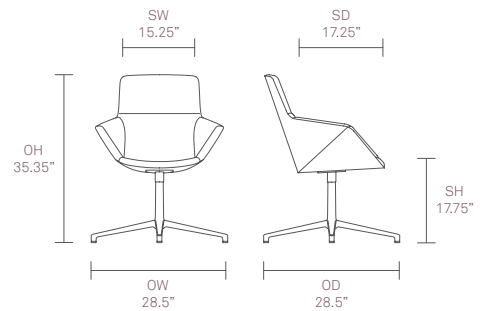

### Standard Features

- (\* - Selected models only)
- Beech shell\*
- 6 panel upholstery with CMHR foam
- Fully upholstered outer shell\*
- Tubular steel frame\*
- 4-star base\*

Underseat shroud in plastic\*

- 5-star base\*
- Seat height adjustment\*
- Plastic self leveling glides\*
- Plastic glides with felt\*

## Dimensions