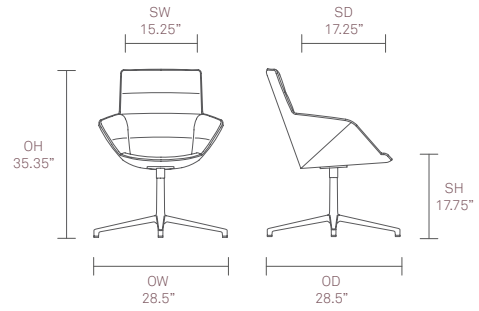

- 5-star base\*
- Seat height adjustment\*
- Plastic self leveling glides\*
- Plastic glides with felt\*

### Optional Features

- Plastic self leveling glides with felt\*
- Two-tone upholstery

## Dimensions