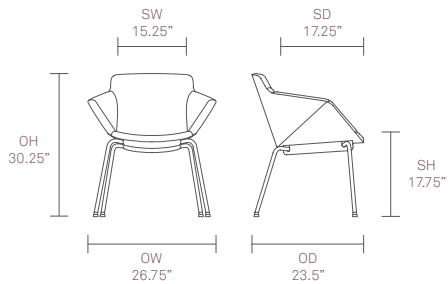

- 5-star base\*
- Seat height adjustment\*
- Plastic self leveling glides\*
- Plastic glides with felt\*

## Dimensions