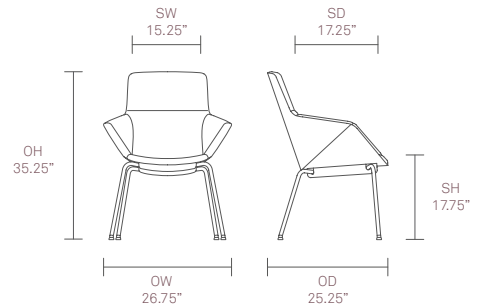

- 5-star base\*
- Seat height adjustment\*
- Plastic self leveling glides\*
- Plastic glides with felt\*

## Dimensions