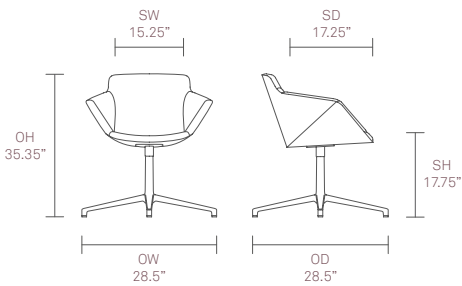

### Standard Features

- (\* - Selected models only)
- Beech shell\*
- 6 panel upholstery with CMHR foam
- Fully upholstered outer shell\*
- Tubular steel frame\*
- 4-star base\*

Underseat shroud in plastic\*

- 5-star base\*
- Seat height adjustment\*
- Plastic self leveling glides\*
- Plastic glides with felt\*

## Dimensions