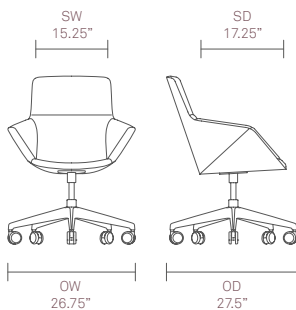

- 5-star base\*
- Seat height adjustment\*
- Plastic self leveling glides\*
- Plastic glides with felt\*

## Dimensions