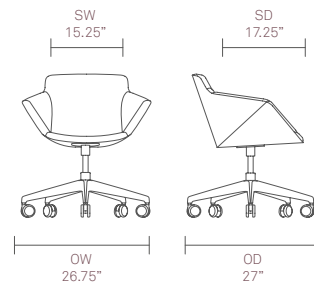

- 5-star base\*
- Seat height adjustment\*
- Plastic self leveling glides\*
- Plastic glides with felt\*

## Dimensions