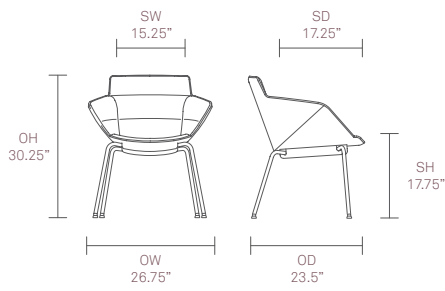

- 5-star base\*
- Seat height adjustment\*
- Plastic self leveling glides\*
- Plastic glides with felt\*

### Optional Features

- Plastic self leveling glides with felt\*
- Two-tone upholstery

## Dimensions