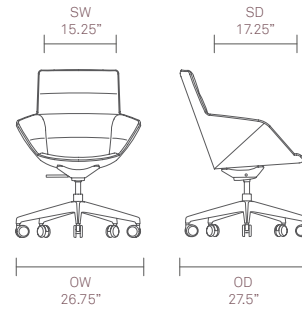

- 5-star base\*
- Seat height adjustment\*
- Plastic self leveling glides\*
- Plastic glides with felt\*

## Dimensions