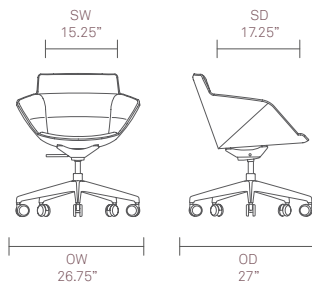

- 5-star base\*
- Seat height adjustment\*
- Plastic self leveling glides\*
- Plastic glides with felt\*

### Optional Features

- Plastic self leveling glides with felt\*
- Two-tone upholstery

## Dimensions